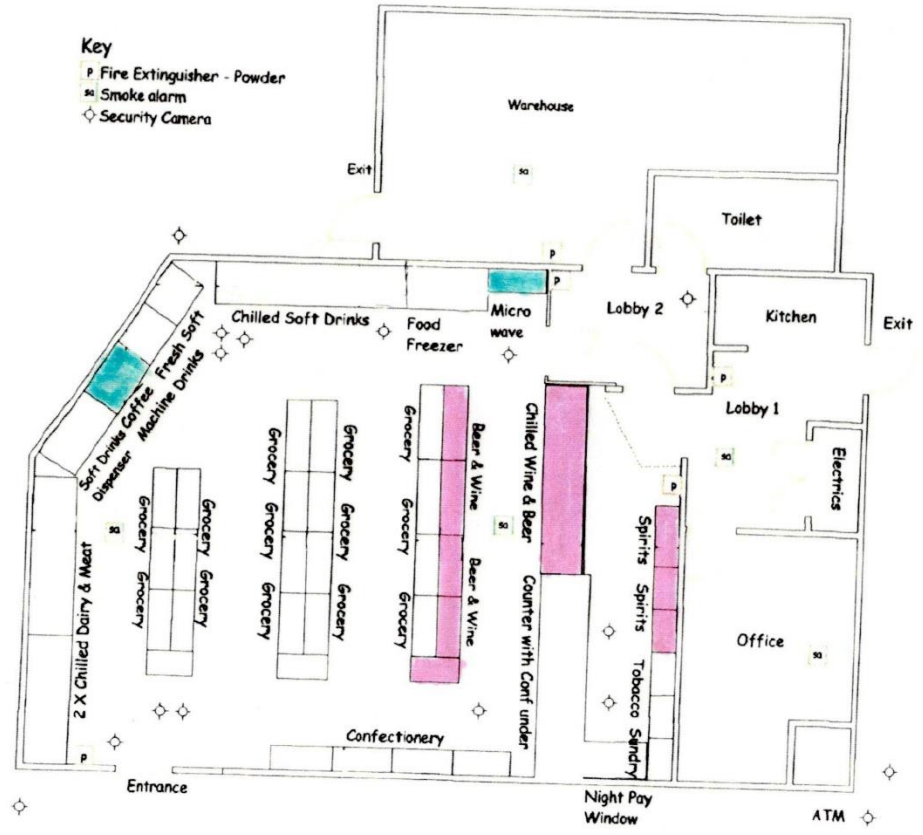

**Key**  
 P Fire Extinguisher - Powder  
 SA Smoke alarm  
 SC Security Camera

Bargoed Service Station  
 Gwerthoner Place  
 Gilfach, Bargoed  
 CF81 8JP  
 Scale- 1:100  
 Drawing Reference; RB/1302  
 Drawn by: R Baker RB Retail & Licensing  
 29<sup>TH</sup> December 2020

All retail selling areas to be licensed for alcohol display. Copyright – RB Retail & Licensing Services Limited, 23 Magister Drive, Lee on the Solent, Portsmouth PO123 8GE, Site dimensions to be used at all times